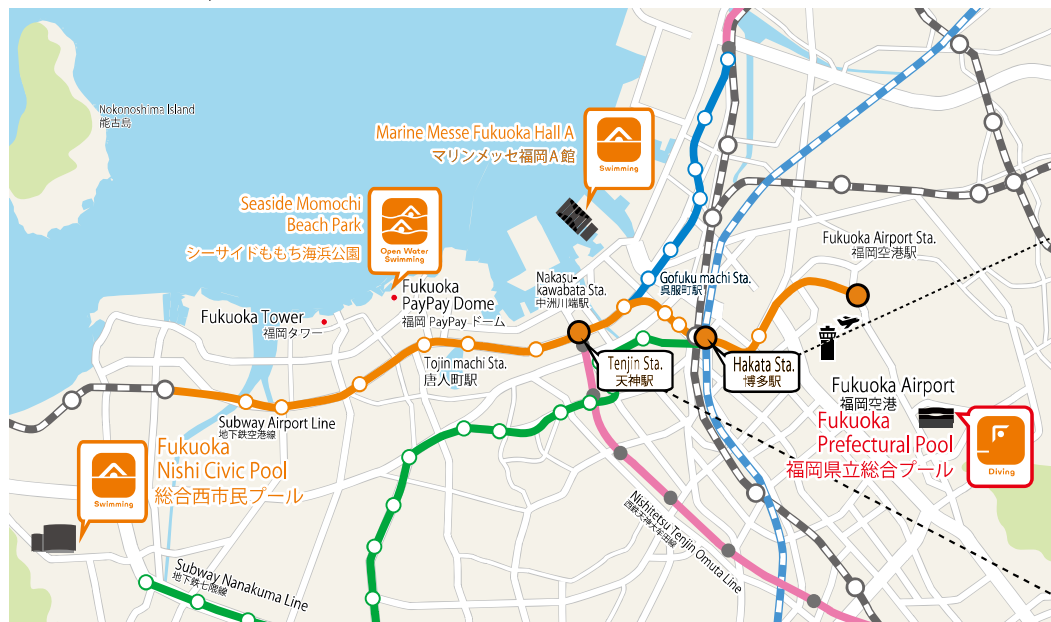

◆Fukuoka City-wide Map 福岡市内広域図

◆Information on the area around the venue 会場周辺情報

◆How to access アクセス方法

※ Travel time is approximate. 到着時間は目安です
 ※ Transfer Time NOT INCLUDED 乗り換え時間は含まれません
 ※ ○=Bus stop/Station 停車バス停/停車駅

| Route | Transfer Time | Travel Time | Fare | Destination | Transfer Time |
|--|---------------|-------------|------|--------------------------|---------------|
| Hakata Station Area | | 30mins | | Fukuoka Prefectural Pool | |
| Free Bus (Chikushi Exit Square) | | | | | |
| Nishitetsu Bus (Hakata Bus Terminal 1F) | | 23mins | ¥360 | Accion Fukuoka-mae | 10mins |
| Fukuoka City Subway (Hakata Subway Sta.) | 5mins | 28mins | ¥260 | Fukuoka Airport Sta. | 8mins |
| Fukuoka City Subway (Tenjin Subway Sta.) | 11mins | 35mins | ¥260 | Fukuoka Airport Sta. | 8mins |
| Nishitetsu Bus (Hakata Bus Terminal 1F) | | 23mins | ¥360 | Accion Fukuoka-mae | 10mins |
| Nishitetsu Bus (Hakata Bus Terminal 1F) | | 19mins | ¥360 | Accion Fukuoka-mae | 10mins |

◆Bus Stop / Station Map

Hakata Station Area 博多駅地区

Floor Map

Bus Stop on 1F
Hakata Bus Terminal
博多バスターミナル1階

Free Bus pick-up points 無料バスのりば

Bus Number: 14, 37, 37-1, 38, 39, 39B