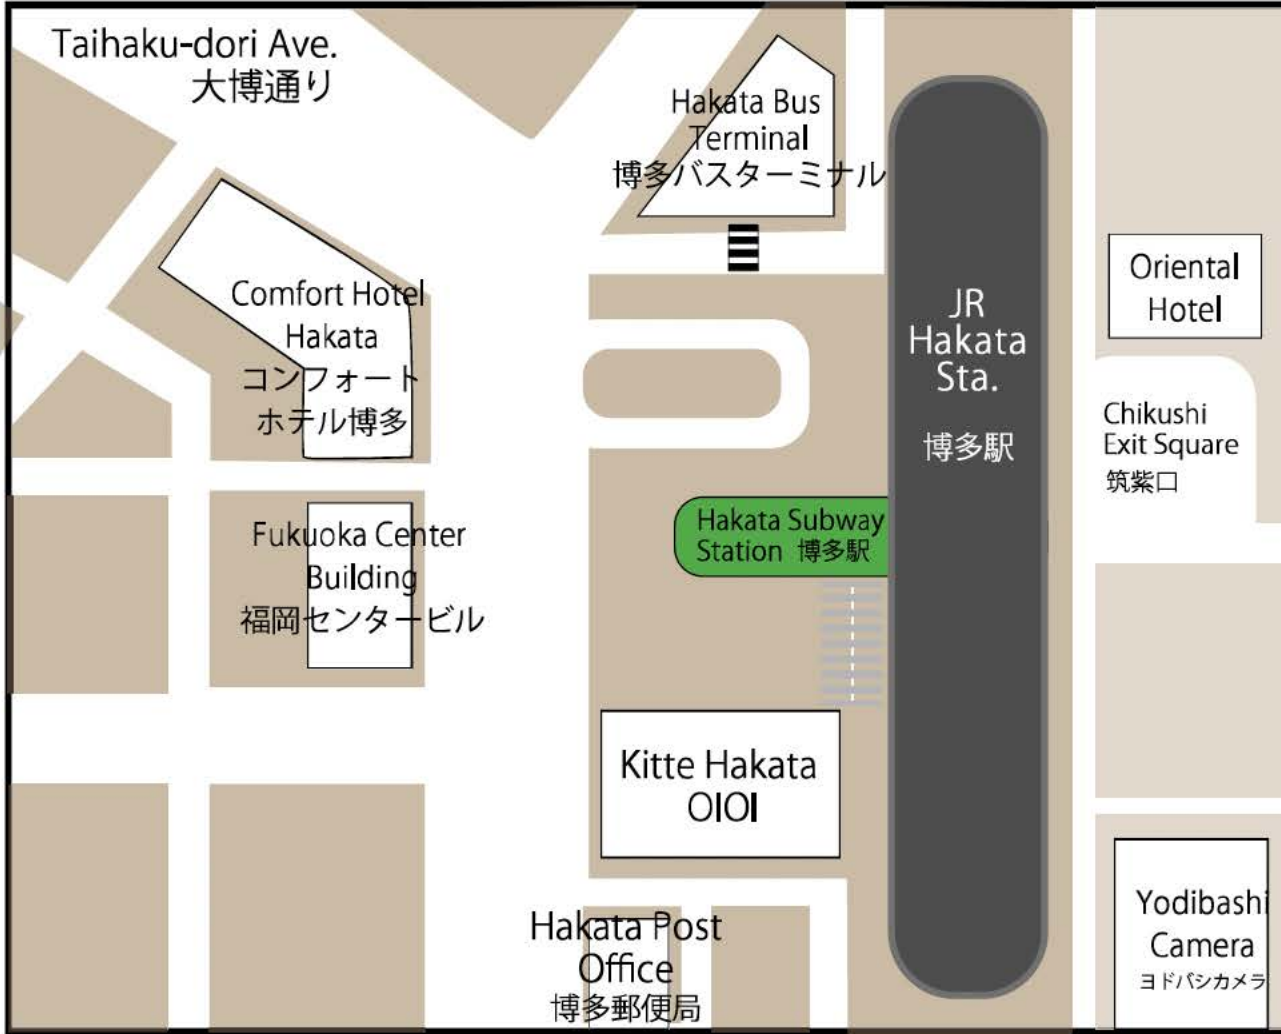

◆ Bus Stop / Station Map

Hakata Station Area 博多駅地区

Tenjin Area 天神地区